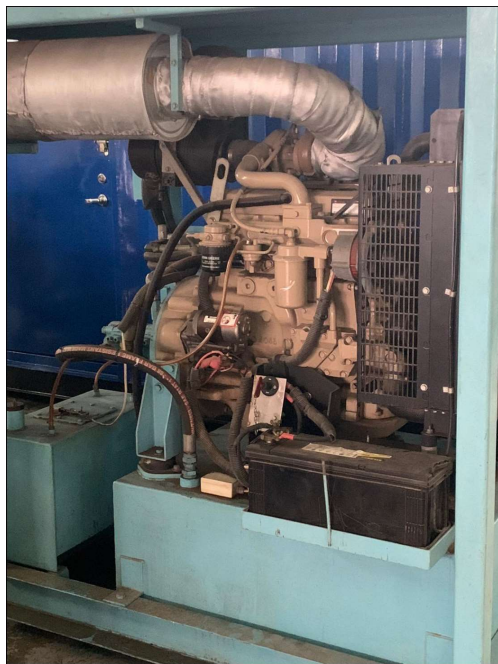

TECHNICAL SPECIFICATION – Brush Kart

Unit Name: SAT- KART- 1

Triple Brush – Brush Kart with Hose Reel and Hydraulic Power Pack

- 1, Diesel Engine Drive Hydraulic Power Pack c/w 150 m Hose Reel
2. Brush Kart with 3 brushes